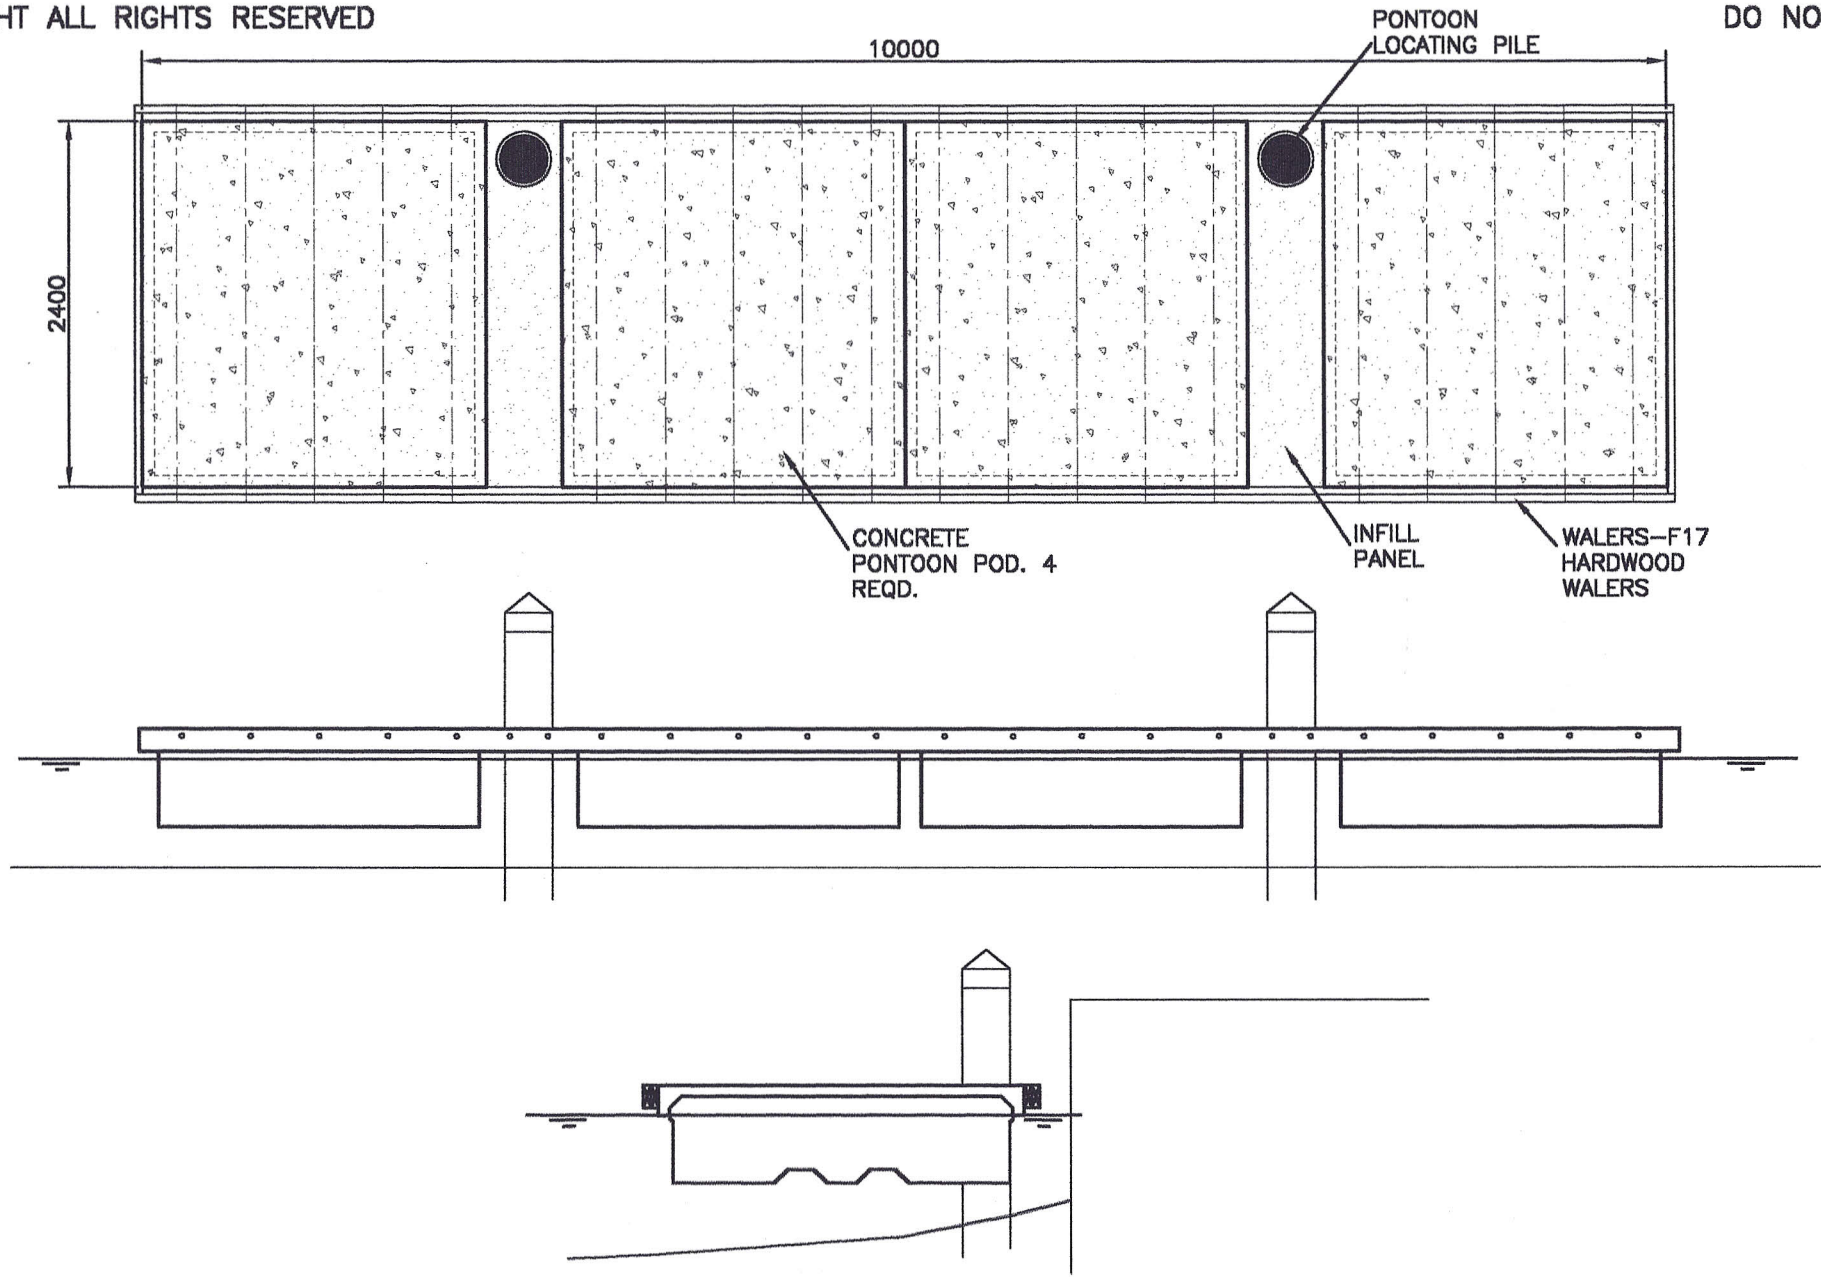

COPYRIGHT ALL RIGHTS RESERVED

DO NOT SCALE

**MARINE DOCK SYSTEMS
PTY LTD**

**ROWING PONTOON
FACILITY**

PROPOSED

SCALE	N.T.S.	DWG	A4-2966	
DRAWN	JPM	REV	A	15,11,03
DATE	15,11,03	CHK		APP'D