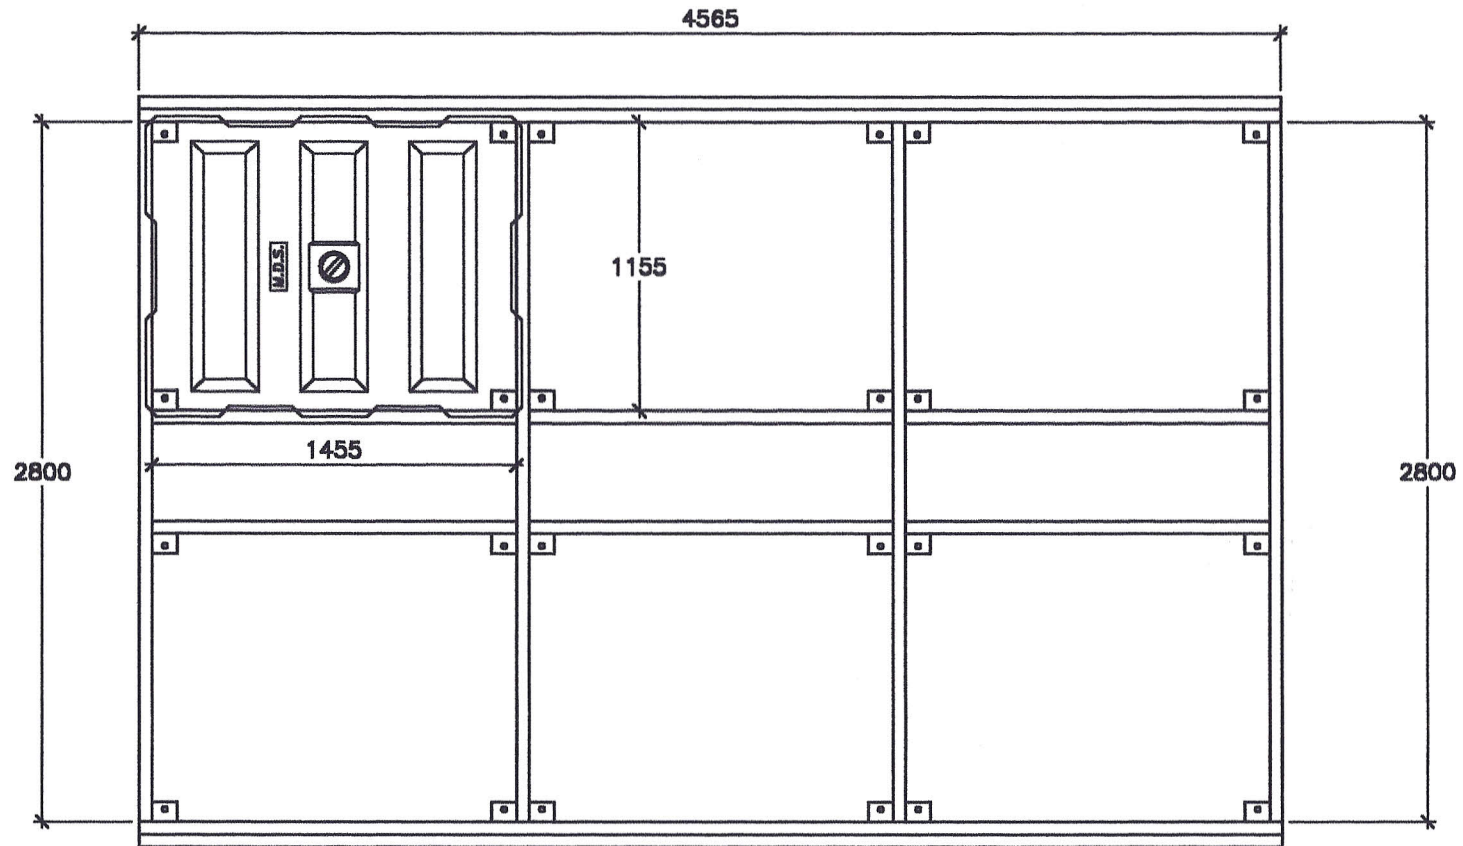

COPYRIGHT ALL RIGHTS RESERVED

DO NOT SCALE

**MARINE DOCK SYSTEMS
PTY LTD**

4.5x3.0m PONTOON
6x 650L FLOATS

PONTOON-2955

SCALE	N.T.S.	DWG	A4-2955	
DRAWN	JPM	REV	A	16,10,03
DATE	16,10,03	CHK		APP'D